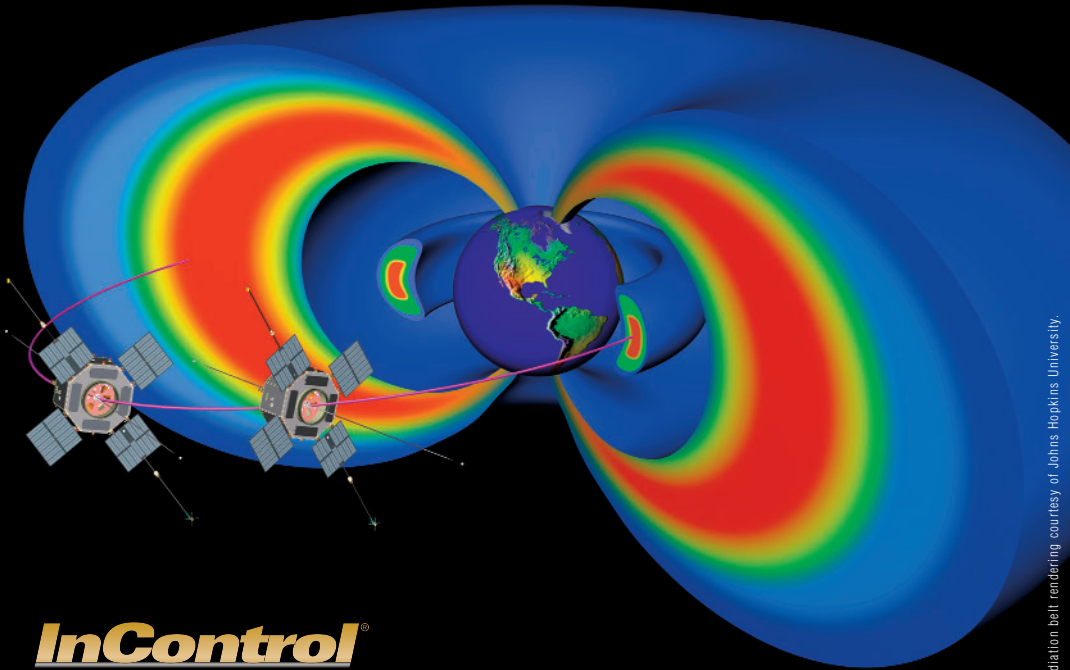

BENCH-LEVEL TESTING, AI&T, AND ON-ORBIT OPERATIONS

Radiation belt rendering courtesy of Johns Hopkins University.

InControl[®]

The one that does it all.

NASA's Radiation Belt Storm Probes solution for command & control is InControl™. To learn more about the one product that can supply all your satellite command and control solutions, go to www.L-3com.com/TW/InControl.